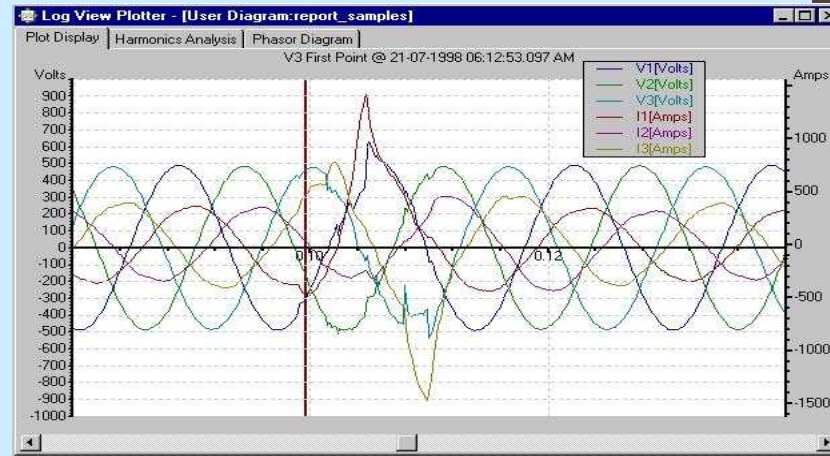

Core Skills

Mechanical

- t Heating & Ventilation.
- t Air Conditioning.
- t Fire Suppression Systems.
- t Chilled Water Systems.
- t Steam Systems

Power Monitoring

- t Specialist in Power Quality Issues.
- t On Site Power Monitoring & Analysis.
- t Harmonic Analysis.